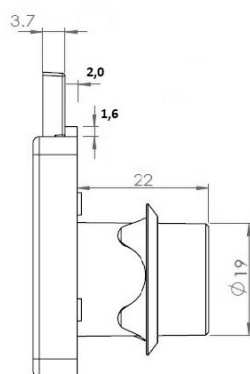

PRODUCT SHEET

Description:

Rim Lock 850, $\varnothing 19 \times 22 \text{mm}$, Drawer, Brass Pl, CK SISO

Item number:

14.01.059-0

Units	Box	Carton	HS Code	Barcode
Pcs.	12	192	8301300000	
				5704866032421

SISO A/S