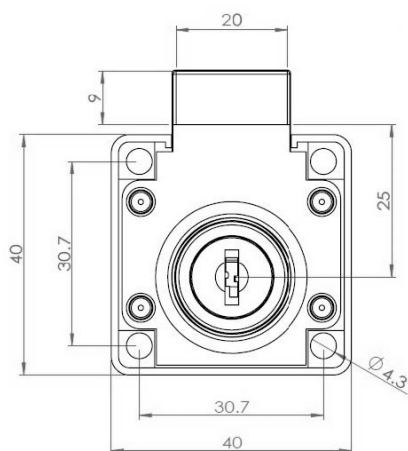

PRODUCT SHEET

Description:

Rim Lock 850, $\varnothing 19 \times 22 \text{mm}$, Drawer, Brass Pl, CK SISO

Item number:

14.01.059-0

Units	Box	Carton	HS Code	Barcode
Pcs.	12	192	8301300000	
				5704866032421

SISO A/S