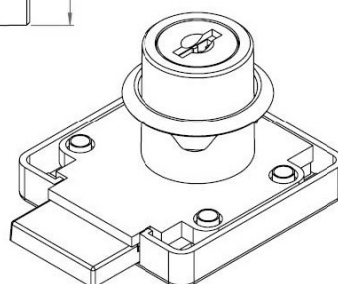

PRODUCT SHEET

Description:

Rim Lock 850, $\varnothing 19 \times 22 \text{mm}$, Drawer, Brass Pl, CK SISO

Item number:

14.01.059-0

Units	Box	Carton	HS Code	Barcode
Pcs.	12	192	8301300000	
				5704866032421

SISO A/S